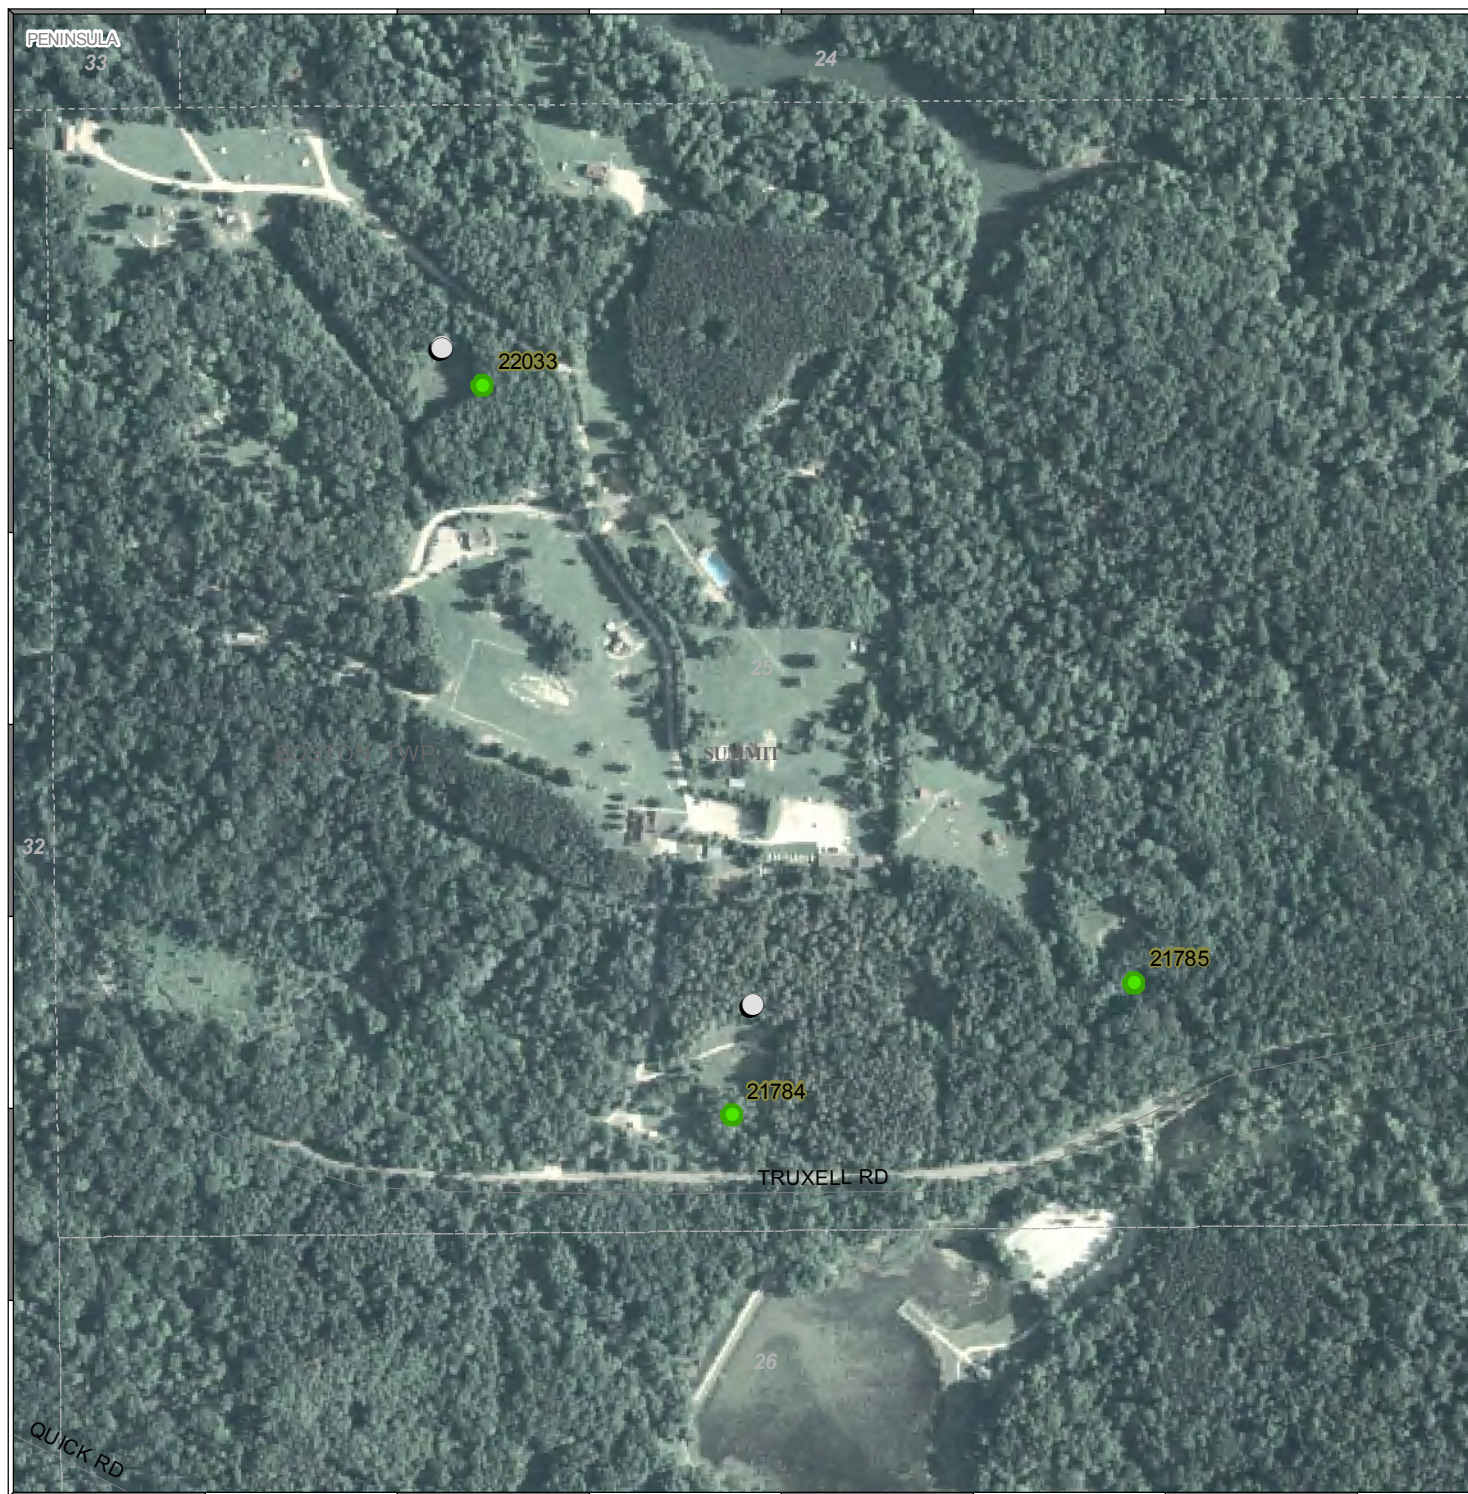

OHIO EMERGENCY OIL AND GAS WELL LOCATOR MAP

DISCLAIMER

This product of the Ohio Department of Natural Resources, Division of Geological Survey is intended to provide general information only and should not be used for any other purposes. It is not intended for resale or to replace site-specific investigations. These data were compiled by the Ohio Division of Geological Survey, which reserves the publication rights to this material. If these data are used in the compilation of other data sets or maps for distribution or publication, this source must be referenced.

Map provided by:
The Ohio Department of Natural Resources:
Division of Geological Survey
 and
Division of Mineral Resources Management
<http://www.ohiodnr.com/>

INDEX MAP